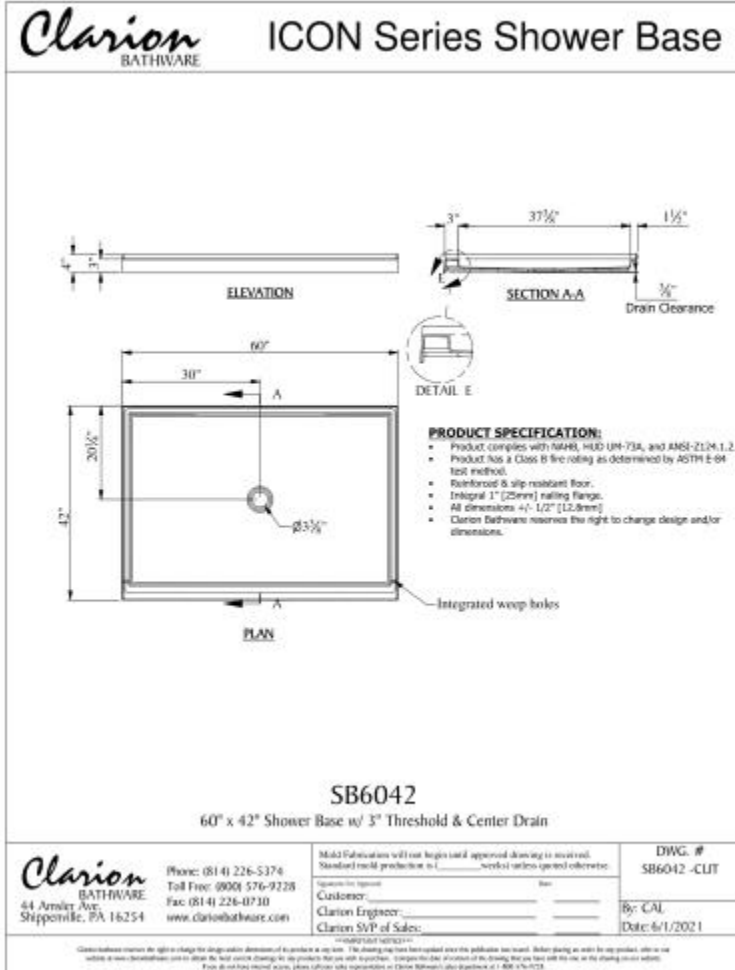

SB6042 60 x 42 AcrylX Alcove Shower Base

Model number:

CL030020

Dimensions: 60" x 42" x 4"

Installation:

Material: AcrylX™

Standard Features:

- NEW 2020 Icon series
- AcrylX™
- Water migration channel added
- Slip resistant floor
- Center drain

Certifications

CLARION products adhere to one or more of the following certifications:

SB6042 60 x 42 AcryIX Alcove Shower Base

Model number:

CL030020

Dimensions: 60" x 42" x 4"

Installation:

Material: AcryIX™

Dimensions

60 x 42 x 4 In.
(1524 x 101 x 1066 mm)

Shape

Rectangular

Drain location:

Center

Project: _____

Contractor: _____